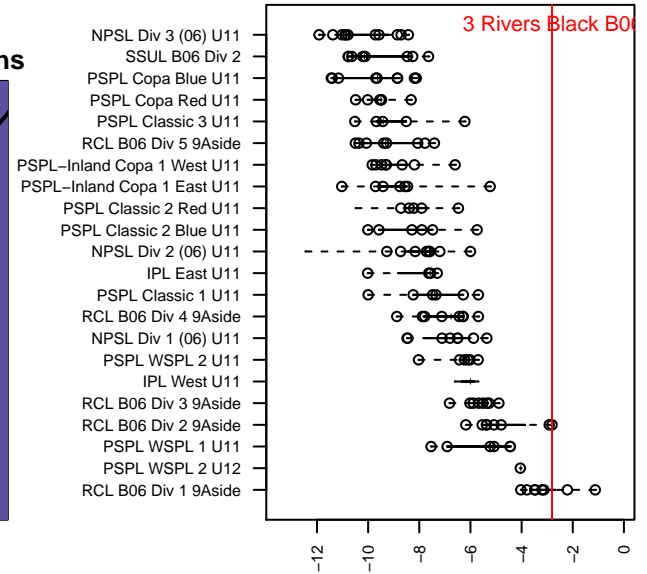

3 Rivers Black B06

3 Rivers SC
 Pasco, WA
 B06 total strength=1010
 attack=3.25 defense=1.32
 fall league = RCL B06 Div 2 9Aside
 spr league = Win RCL B06 Div 1

alt names used:
 3RSC B06 Black
 3RSC Black B06
 3RSC B2006 BLACK
 3RSC B2006 BLACK
 3RSC B2006 BLACK

Venues played:
 2016 Clash At the Border Div 1 Gold/Silver/Bro
 2016 Mt Hood Challenge U11 Gold
 2016 RCL B06 Div 2 9Aside
 2016 Win RCL B06 Div 1
 2016 WYS Presidents Cup B06 Division 1

3 Rivers Black B06
 Dots are actual minus expected GF (blue circles) and GA (red triangles).
 Blue line is smoothed change in attack strength. Red is smoothed change in defense strength.

**attack and defense variance (black dot)
relative to other teams
and top 10 in region**

**attack and defense rating
relative to others at age
and all opponents in last 13 months**

Performance relative to 13 month average