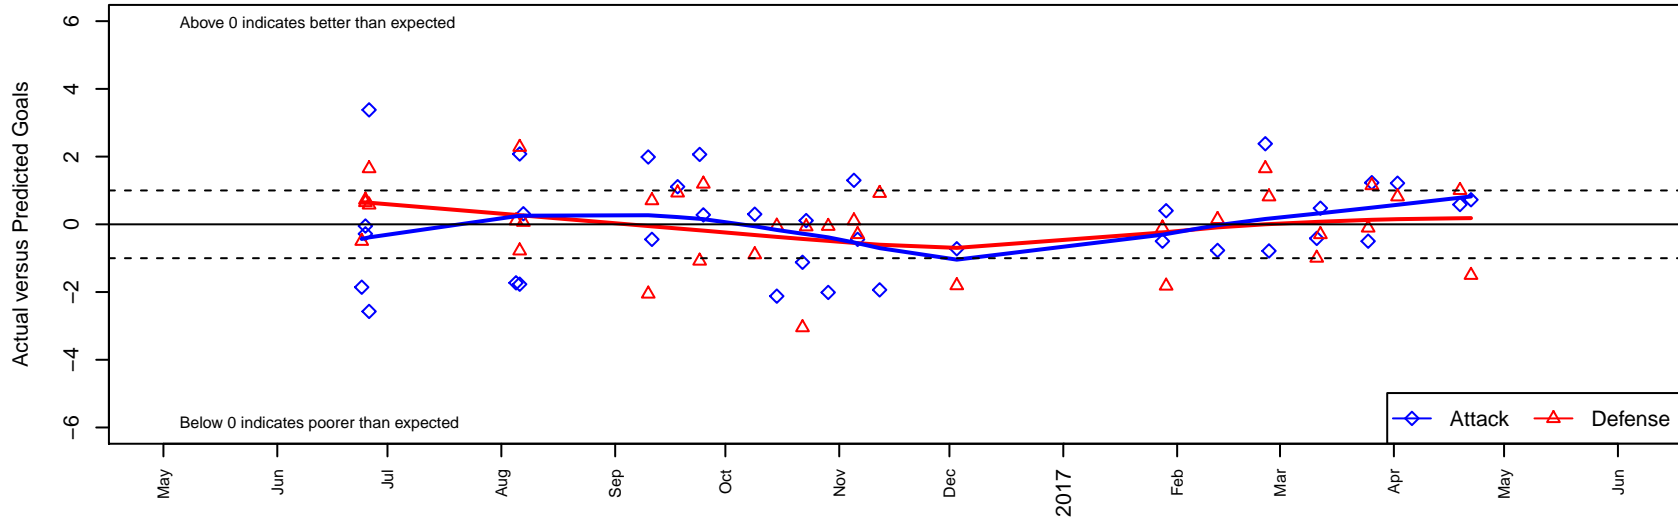

3 Rivers Black B06

3 Rivers SC
 Pasco, WA
 B06 total strength=1010
 attack=3.25 defense=1.32
 fall league = RCL B06 Div 2 9Aside
 spr league = Win RCL B06 Div 1

alt names used:
 3RSC B06 Black
 3RSC Black B06
 3RSC B2006 BLACK
 3RSC B2006 BLACK
 3RSC B2006 BLACK

Venues played:
 2016 Clash At the Border Div 1 Gold/Silver/Bro
 2016 Mt Hood Challenge U11 Gold
 2016 RCL B06 Div 2 9Aside
 2016 Win RCL B06 Div 1
 2016 WYS Presidents Cup B06 Division 1

3 Rivers Black B06
 Dots are actual minus expected GF (blue circles) and GA (red triangles).
 Blue line is smoothed change in attack strength. Red is smoothed change in defense strength.

**attack and defense variance (black dot)
relative to other teams
and top 10 in region**

**attack and defense rating
relative to others at age
and all opponents in last 13 months**

Performance relative to 13 month average