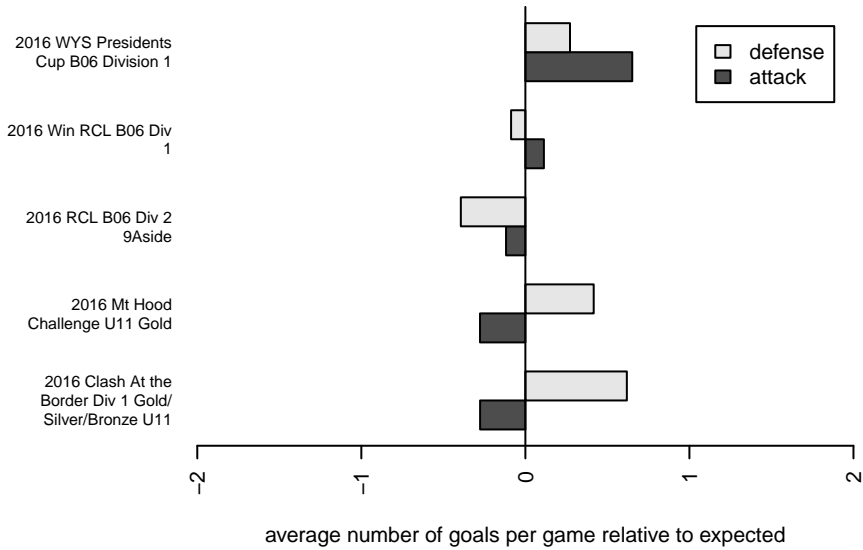

3 Rivers Black B06

3 Rivers SC
 Pasco, WA
 B06 total strength=1010
 attack=3.25 defense=1.32
 fall league = RCL B06 Div 2 9Aside
 spr league = Win RCL B06 Div 1

alt names used:
 3RSC B06 Black
 3RSC Black B06
 3RSC B2006 BLACK
 3RSC B2006 BLACK
 3RSC B2006 BLACK

Venues played:
 2016 Clash At the Border Div 1 Gold/Silver/Bro
 2016 Mt Hood Challenge U11 Gold
 2016 RCL B06 Div 2 9Aside
 2016 Win RCL B06 Div 1
 2016 WYS Presidents Cup B06 Division 1

3 Rivers Black B06
 Dots are actual minus expected GF (blue circles) and GA (red triangles).
 Blue line is smoothed change in attack strength. Red is smoothed change in defense strength.

**attack and defense variance (black dot)
relative to other teams
and top 10 in region**

**attack and defense rating
relative to others at age
and all opponents in last 13 months**

Performance relative to 13 month average